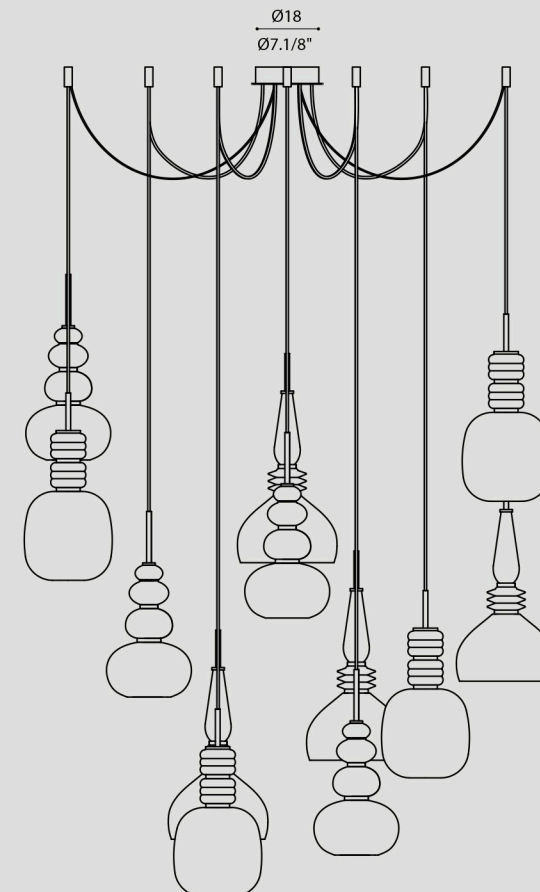

CARNIVAL design L4B

[En] > Suspension lamp collection in blown glass.

Glass available transparent or colored.

Metal frames with galvanic brushed gold or nickel finishes.

[It] > Collezione di lampada a sospensioni in vetro soffiato.

6 x E27 SUITABLE FOR LED LAMPS

CARNIVAL SO COMPO 12L

Composizione / Composition

1x

COMPO12LBC
white RAL 9010 canopy/
rosone bianco RAL 9010

COMPO12LOS
brushed gold canopy/
rosone oro spazzolato*

4x

CARS01LBCRX 1
CARS01LBBLX 2