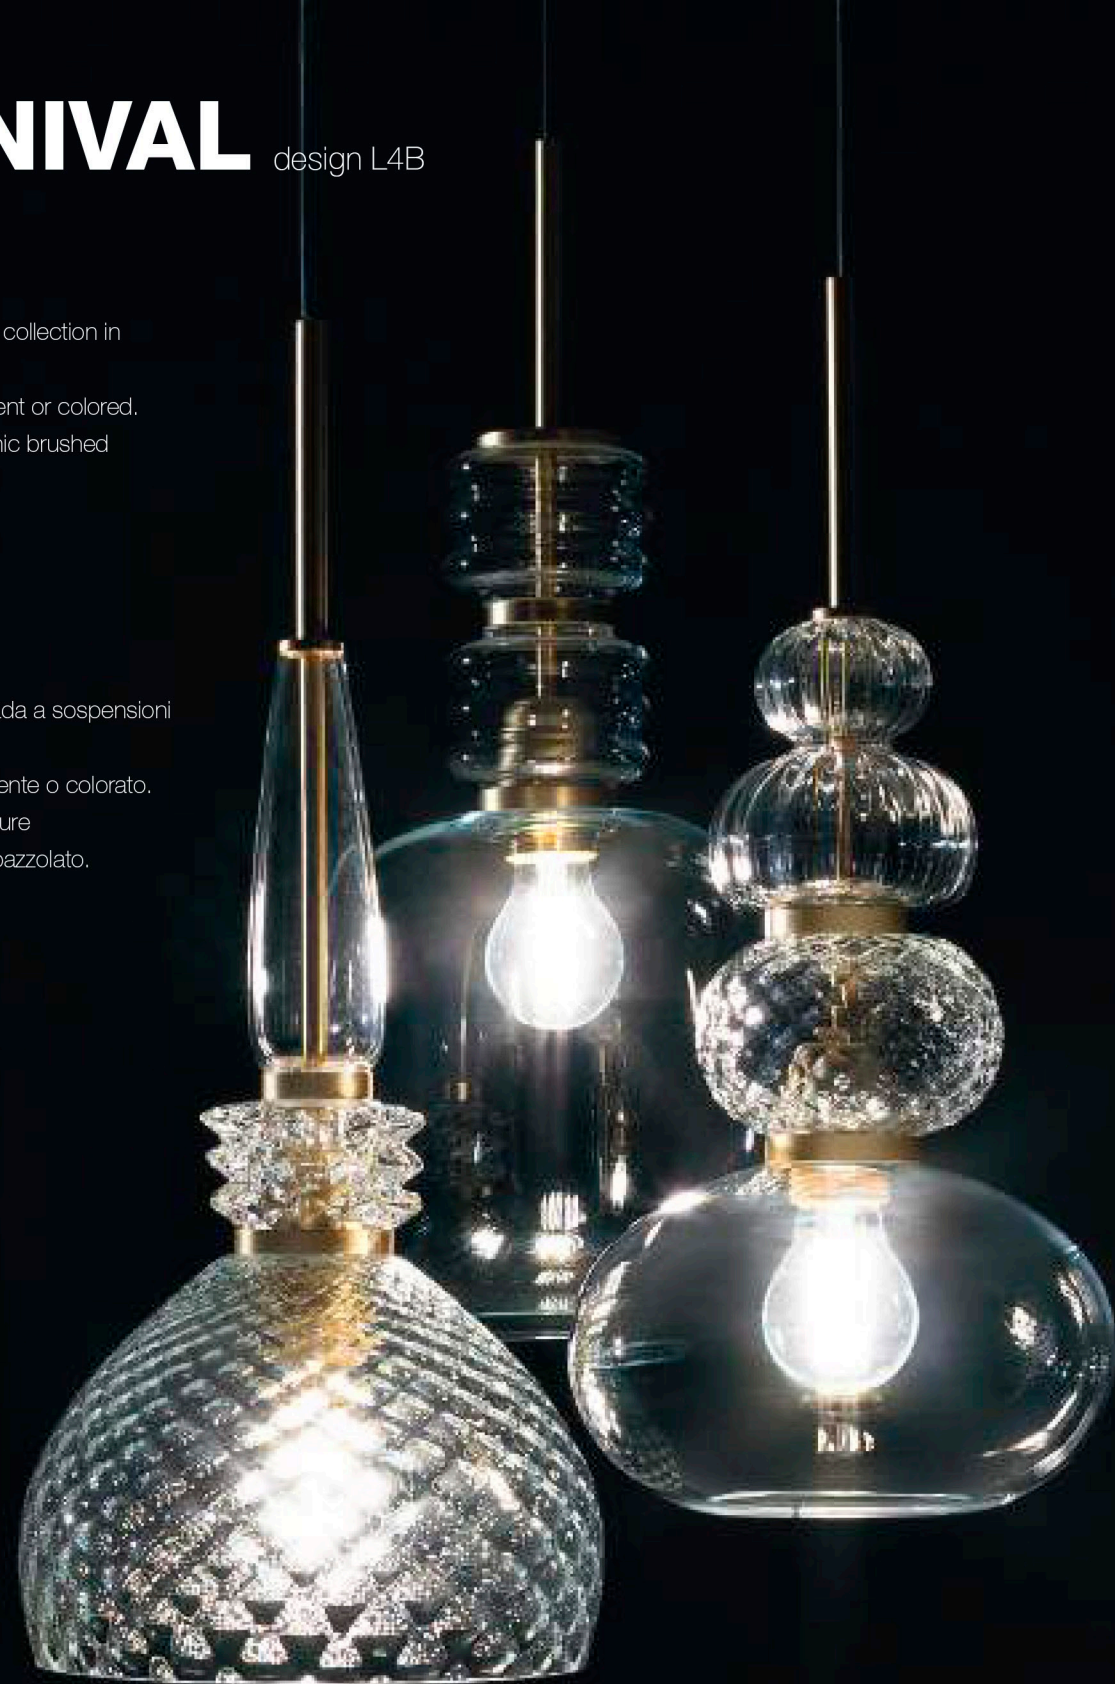

CARNIVAL design L4B

[En] > Suspension lamp collection in blown glass.

Glass available transparent or colored.

Metal frames with galvanic brushed gold or nickel finishes.

[It] > Collezione di lampada a sospensioni in vetro soffiato.

Vetro disponibile trasparente o colorato.

Montature in metallo finiture galvanica oro e nickel spazzolato.

VAT excluded/ IVA esclusa

CARNIVAL SO 1L A

CARSO1LACR
(crystal/ cristallo)

CARSO1LAVE
(green/ verde)

1 x 7W
LED E27 220-240V 2700°K 810 lm

CARNIVAL SO 1L B

CARSO1LBCR
(crystal/ cristallo)

CARSO1LBBL
(blue/ blu)

1 x 7W
LED E27 220-240V 2700°K 810 lm

CARNIVAL SO 1L C

CARSO1LCCR
(crystal/ cristallo)

CARSO1LCMO
(mocha/ moka)

1 x 7W
LED E27 220-240V 2700°K 810 lm

Suspension for compositions/ Sospensione per composizioni

1. 1 CLEAR CRYSTAL
2. 2 COLORED CRYSTAL

CARSO1LCCR 1
CARSO1LCMO 2

CARSO1LACR 1
CARSO1LAVE 2

CARSO1LBCR 1
CARSO1LBBL 2

Ceiling canopies for compositions/ rosoni a soffitto per composizioni

2L - 50x25

3L - Ø35

6L - Ø58

3L - 110

	2L - 50x25	3L - Ø35	6L - Ø58	3L - 110
white/bianco RAL 9010	COMPORE50BC	COMPOD35BC	COMPOD60BC	COMPOL3LBC
brushed gold/ oro spazzolato	COMPORE50OS	COMPOD35OS	COMPOD60OS	COMPOL3LOS
ON REQUEST/ SU RICHIESTA				
brushed nickel/ nickel spazzolato	COMPORE50NS	COMPOD35NS	COMPOD60NS	COMPOL3LNS