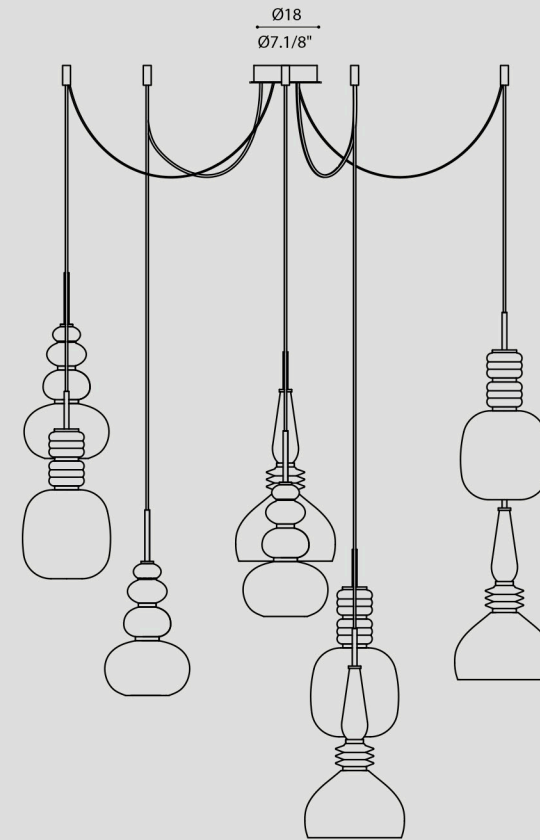

CARNIVAL design L4B

[En] > Suspension lamp collection in blown glass.

Glass available transparent or colored.

Metal frames with galvanic brushed gold or nickel finishes.

[It] > Collezione di lampada a sospensioni in vetro soffiato.

CARS01LBCRX 1
CARS01LBBLX 2

2 COLORED CRYSTAL

1x

CARS01LACRX 1
CARS01LAVEX 2

1x

CARS01LCCRX 1
CARS01LCMOX 2

3 x E27 SUITABLE FOR LED LAMPS

CARNIVAL SO COMPO 9L