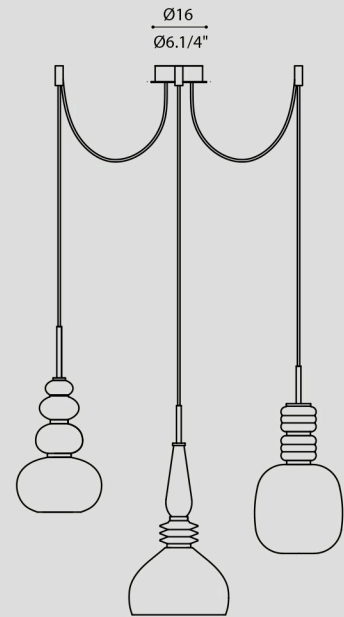

CARNIVAL design L4B

*only cover disc colored - ceiling box always white RAL 9010/
solo disco di copertura in tinta - scatola a soffitto sempre bianco RAL 9010

compositions

CARNIVAL SO COMPO 3L

1 CLEAR CRYSTAL

Composizione / Composition

1x

COMPO3LBC
white RAL 9010 canopy/
rosone bianco RAL 9010

COMPO3LOS
brushed gold canopy/
rosone oro spazzolato*

1x

CARS01LBCRX 1
CARS01LBBLX 2

2 COLORED CRYSTAL

1x

CARS01LACRX 1
CARS01LAVEX 2

1x

CARS01LCCRX 1
CARS01LCMOX 2

3 x E27 SUITABLE FOR LED LAMPS