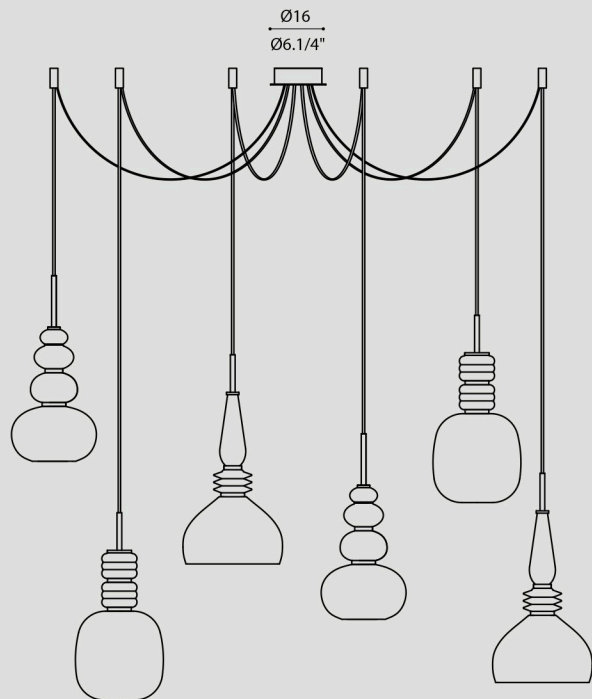

CARNIVAL design L4B

[En] > Suspension lamp collection in blown glass.

Glass available transparent or colored.

Metal frames with galvanic brushed gold or nickel finishes.

[It] > Collezione di lampada a sospensioni in vetro soffiato.

3x

CARS01LACRX 1
CARS01LAVEX 2

3x

CARS01LCCRX 1
CARS01LCMOX 2

9 x E27 SUITABLE FOR LED LAMPS

CARNIVAL SO COMPO 6L

Composizione / Composition

1x