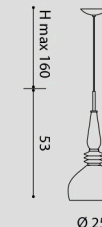

CARNIVAL SO 1L B

CARSO1LBCR
(crystal/ cristallo)

CARSO1LBBL
(blue/ blu)

1 x 7W
LED E27 220-240V 2700°K 810 lm